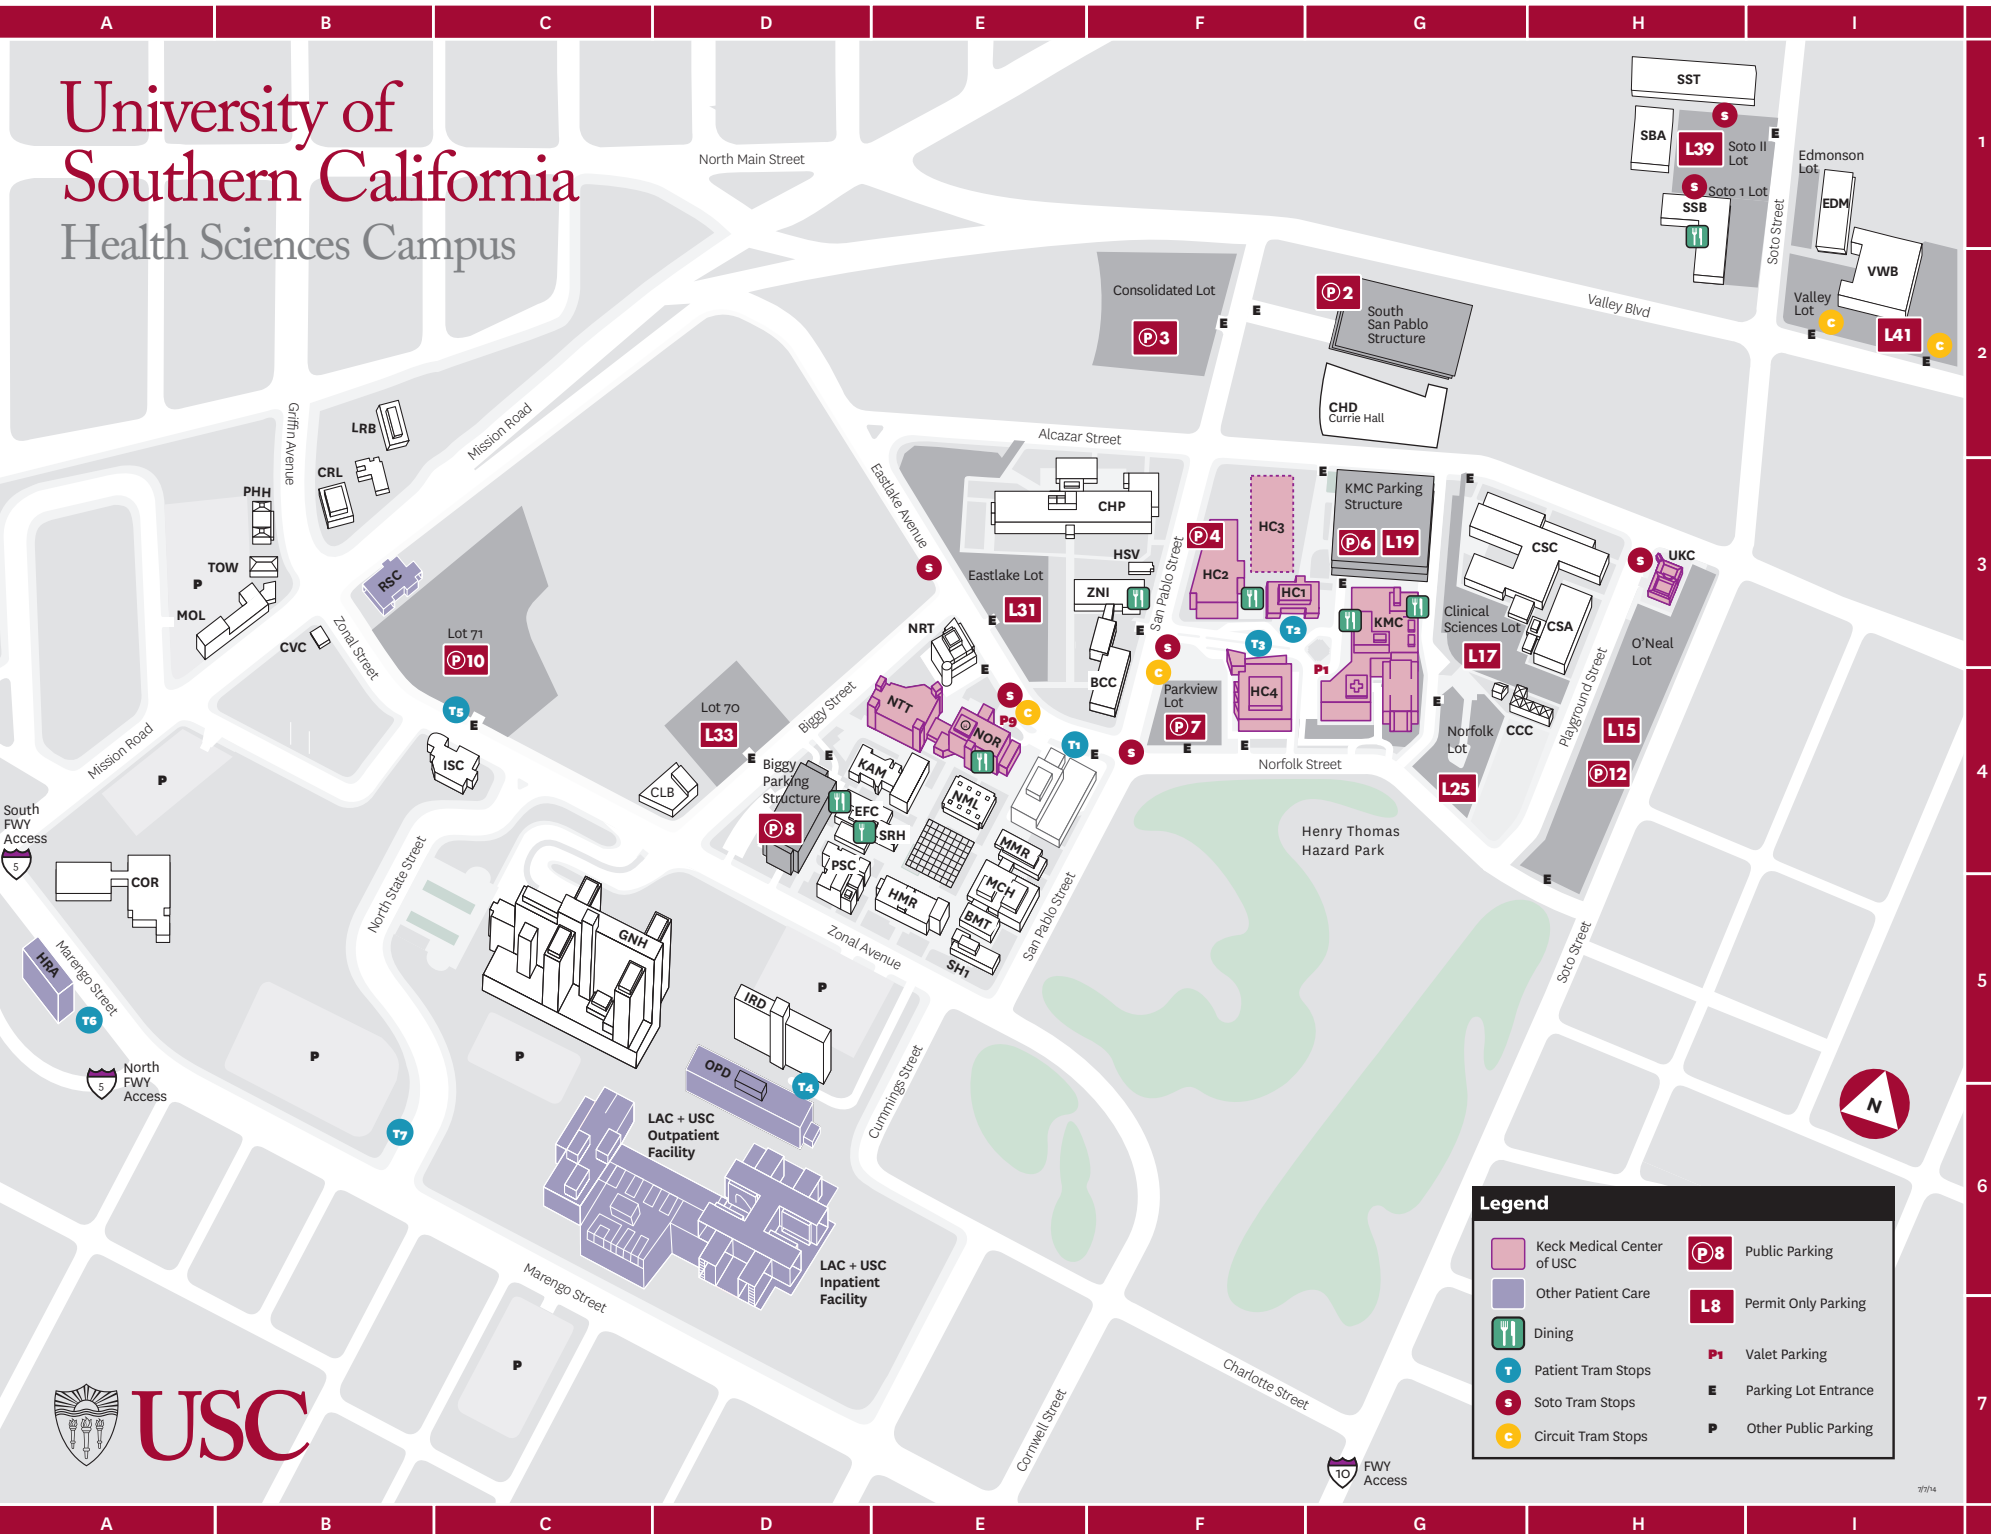

University of Southern California

Health Sciences Campus

Legend

	Keck Medical Center of USC		Public Parking
	Other Patient Care		Permit Only Parking
	Dining		Valet Parking
	Patient Tram Stops		Parking Lot Entrance
	Soto Tram Stops		Other Public Parking
	Circuit Tram Stops		